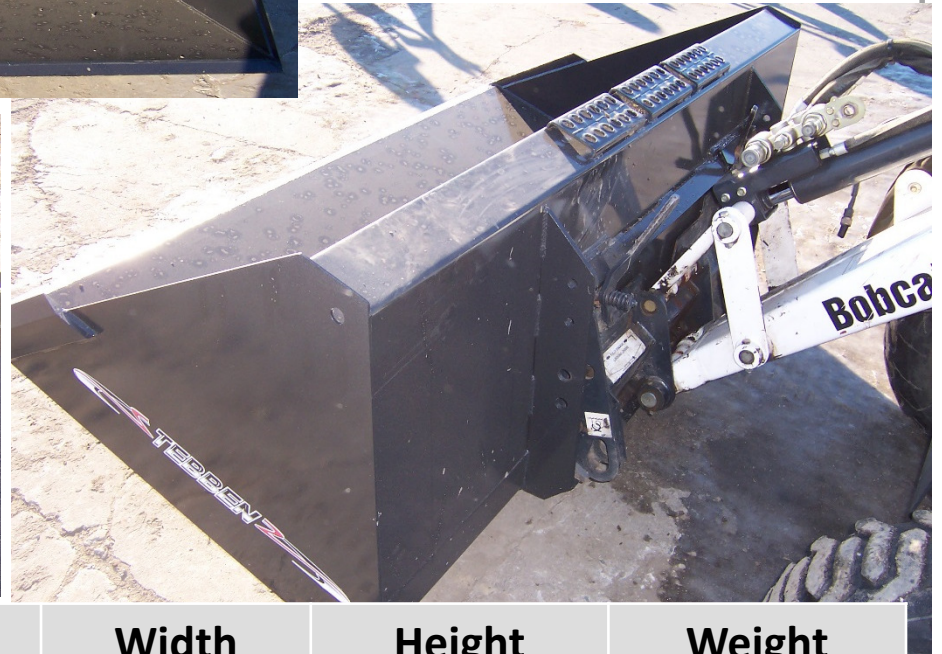

## SNOW/BULK BUCKETS

Model	Description	Width	Height	Weight
3-SB60	60" Bucket	60"	37"	580 lbs
3-SB72	72" Bucket	72"	37"	660 lbs
3-SB84	84" Bucket	84"	37"	750 lbs
3-SB96	96" Bucket	96"	37"	860 lbs
3-SB120	120" Bucket	120"	37"	1020 lbs